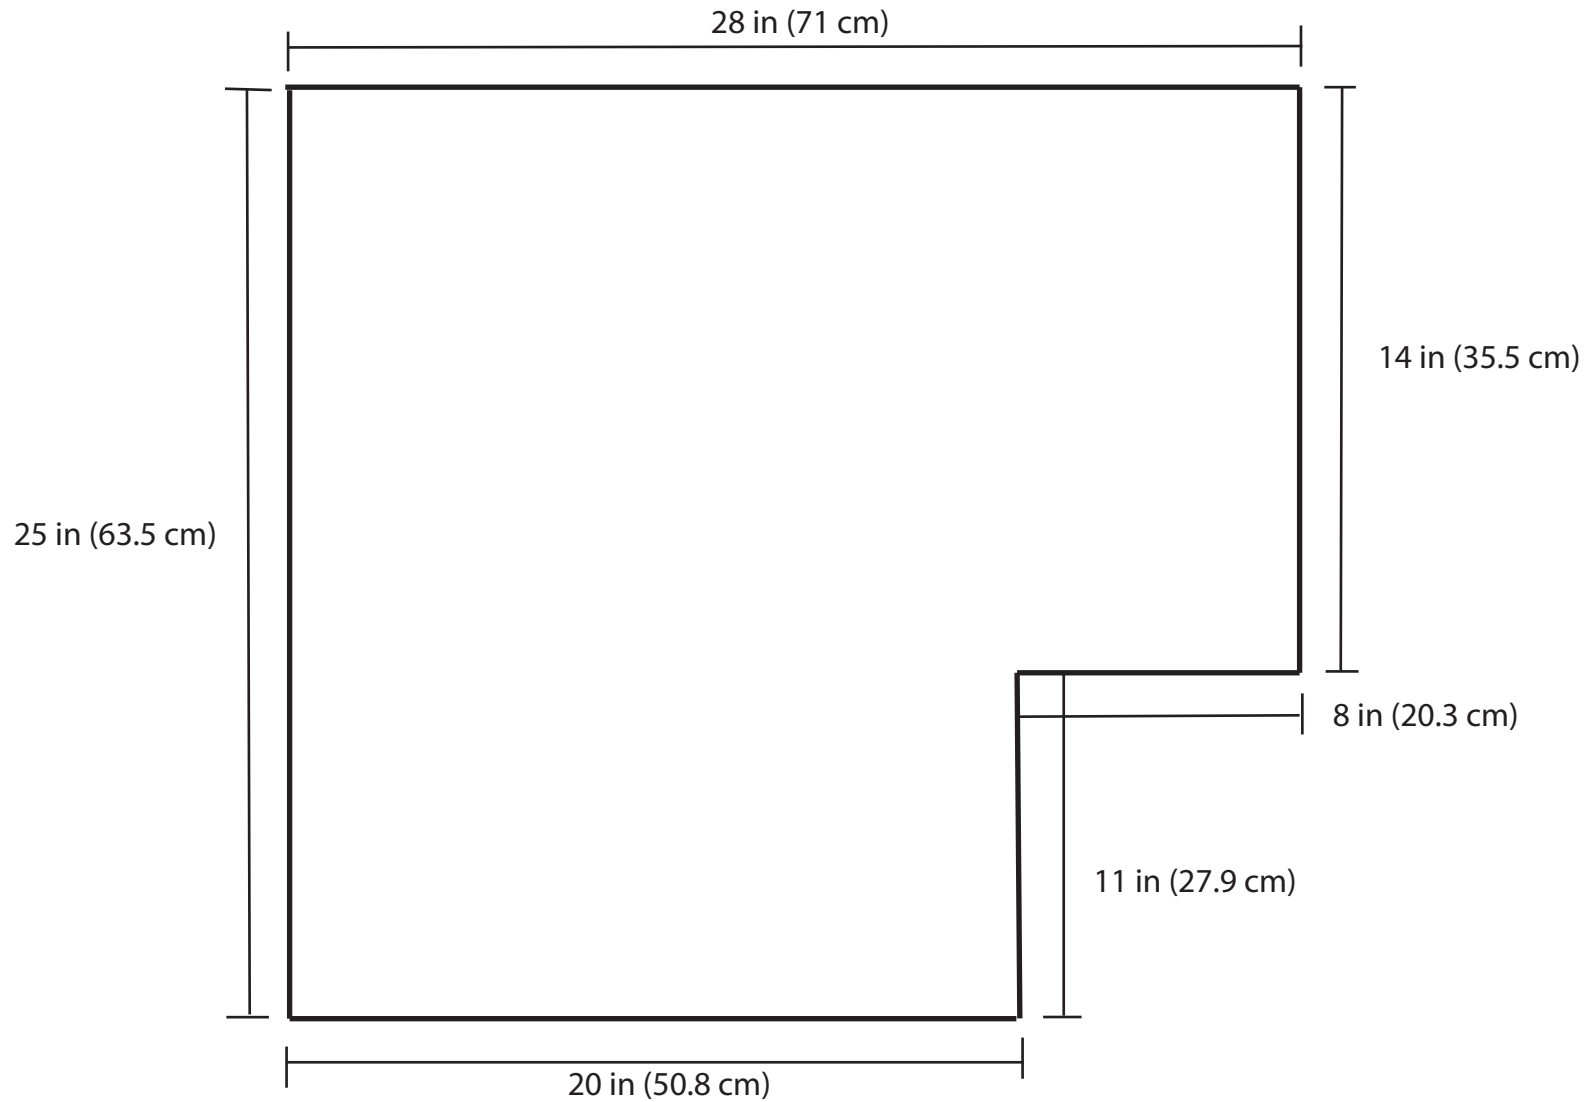

## Inside Dimensions - DCF165/DCR165

### SIDE VIEW

Unit Depth: 16 in (40.6 cm)