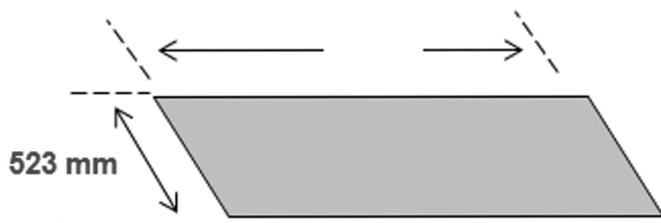

Engel IceBox Conversion Dimensions (mm)

SCQT 4408F-U1-L (L-Shaped Evaporator)

SCQT 4408F-U1-I (Flat Evaporator)

SCQT 4408F-U1-I

SCQT 4408F-U1-L