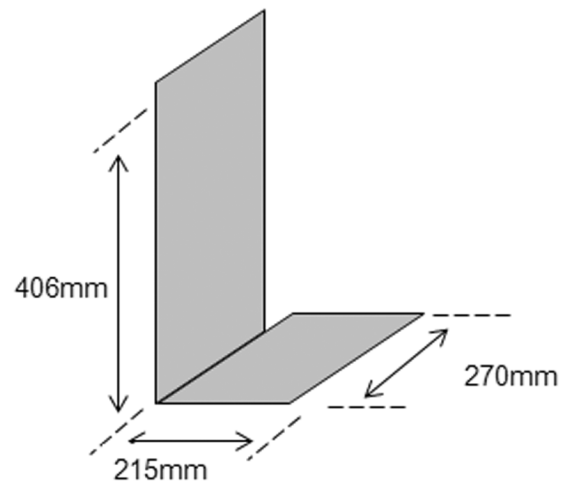

Engel IceBox Conversion Dimensions (mm)

SCQT 4408F-U1-L (L-Shaped Evaporator)

SCQT 4408F-U1-I (Flat Evaporator)

SCQT 4408F-U1-I

SCQT 4408F-U1-L