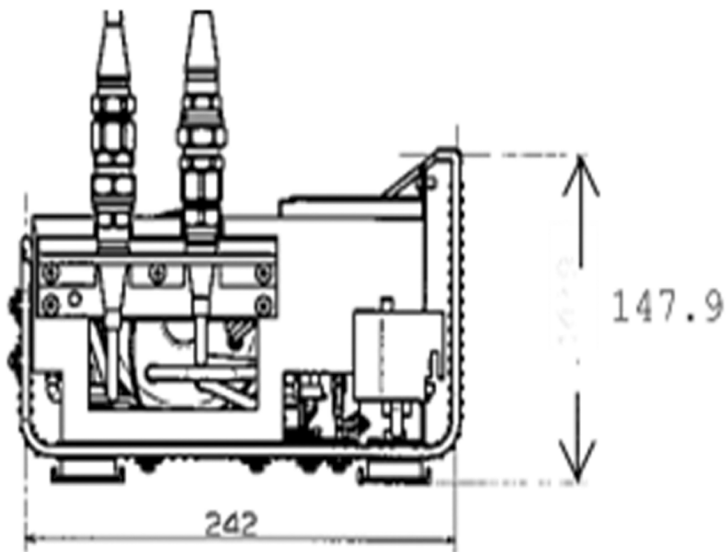

Engel IceBox Conversion Dimensions (mm)

SCQT 4408F-U1-L (L-Shaped Evaporator)

SCQT 4408F-U1-I (Flat Evaporator)

SCQT 4408F-U1-I

SCQT 4408F-U1-L