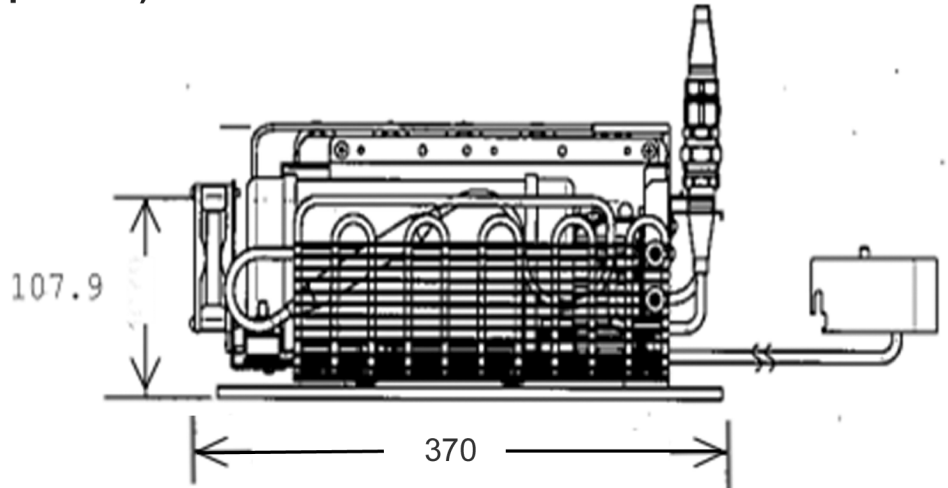

Engel IceBox Conversion Dimensions (mm)

SCQT 4408F-U1-L (L-Shaped Evaporator)

SCQT 4408F-U1-I (Flat Evaporator)

SCQT 4408F-U1-I

SCQT 4408F-U1-L